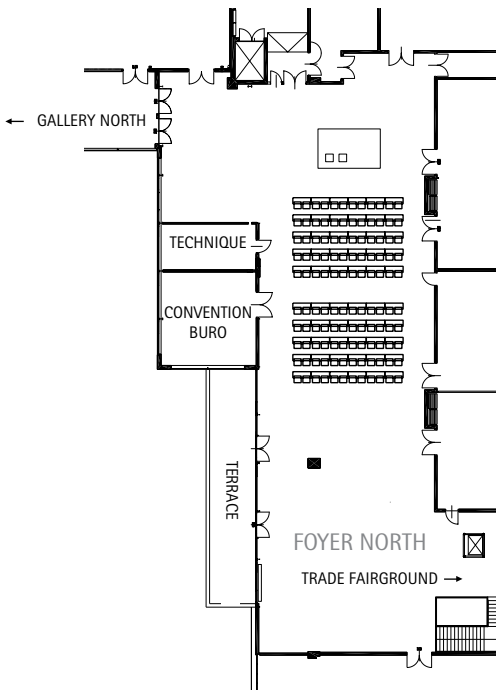

Foyer North* _ 811sqm

Classroom style seating	300 pax
Parliamentary style seating (tables + chairs)	180 pax
Banquet style seating	200 pax

*Suitable also for small fairs

OVERVIEW

CLASSROOM STYLE SEATING

PARLIAMENTARY STYLE SEATING

BANQUET STYLE SEATING