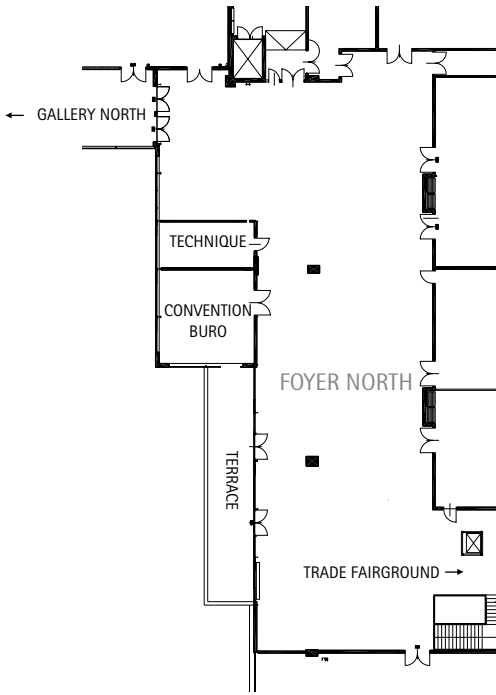

Foyer North* _ 811sqm

Classroom style seating	300 pax
Parliamentary style seating (tables + chairs)	180 pax
Banquet style seating	200 pax

*Suitable also for small fairs

OVERVIEW

CLASSROOM STYLE SEATING

PARLIAMENTARY STYLE SEATING

BANQUET STYLE SEATING