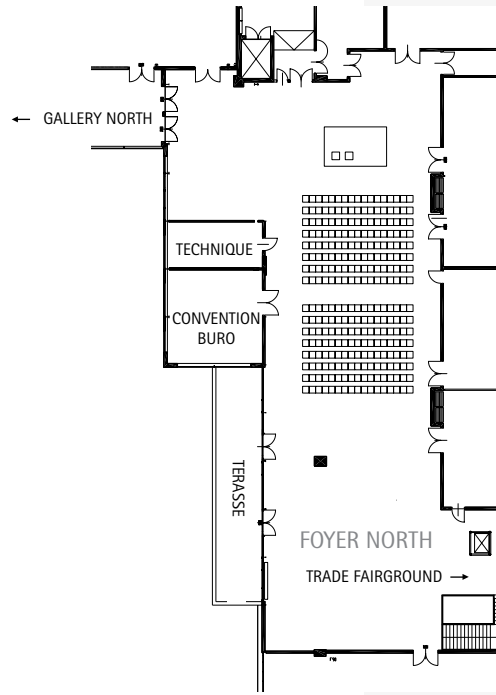

Foyer North* _ 811sqm

Classroom style seating	300 pax
Parliamentary style seating (tables + chairs)	180 pax
Banquet style seating	200 pax

*Suitable also for small fairs

OVERVIEW

CLASSROOM STYLE SEATING

PARLIAMENTARY STYLE SEATING

BANQUET STYLE SEATING